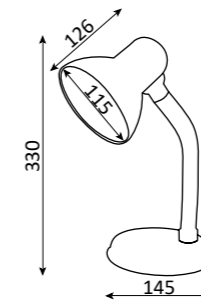

Metal

40 W (Not included in the set)

109114

3 800139 237387

E27

IP20

Metal

40 W (Not included in the set)