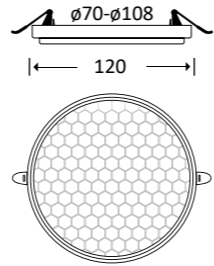

1001838

4000 K	IP44	Metal and plastic	White
1350 lm	18 W (LED)		

1003933

3 800139 281311

4000 K	IP20	Metal and plastic	White
900 lm	9 W (LED)		

1003934

3 800139 281328

4000 K	IP20	Metal and plastic	White
1800 lm	18 W (LED)		