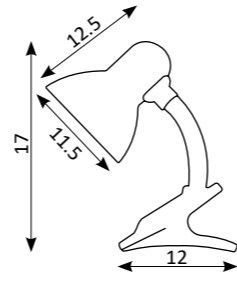

Kara

TABLE LIGHTS

1000684

IP20 Metal and plastic
40 W (Not included in the set)

1000685

IP20 Metal and plastic
2 x max 40 W (Not included in the set)

1000686

IP20 Metal and plastic
3 x max 40 W (Not included in the set)