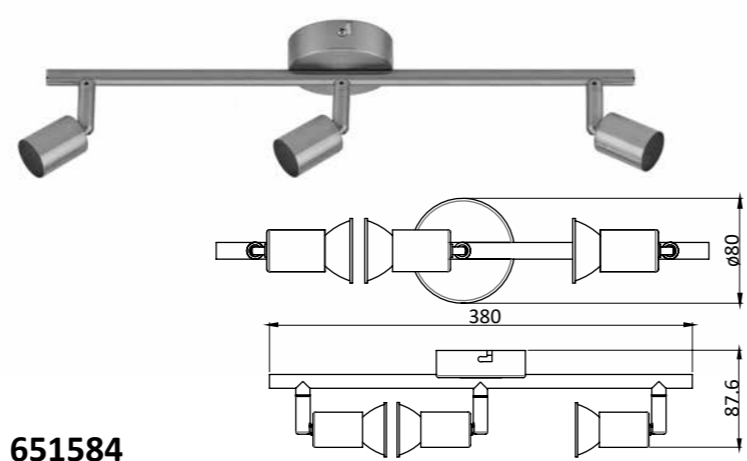

651583
3 800139 260286
GU10 IP20 Metal
2 x max 50 W (Not included in the set)

651584
3 800139 260293
GU10 IP20 Metal
3 x max 50 W (Not included in the set)