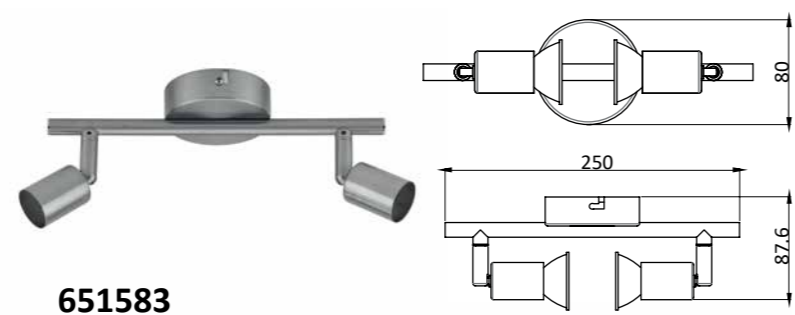

IP20	Metal and wood
4 x max 40 W (Not included in the set)	

1000932

3 800139 267889

E14

IP20	Metal and wood
4 x max 40 W (Not included in the set)	

651582
 3 800139 237158
GU10 IP20 Metal
 1 x max 50 W (Not included in the set)