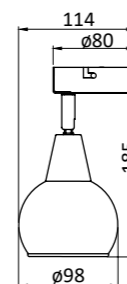

IP20 Metal and glass
4 x max 40 W (Not included in the set)

648750

3 800139 245139

IP20 Metal and glass
1 x max 40 W (Not included in the set)

648751

3 800139 245146

IP20 Metal and glass
2 x max 40 W (Not included in the set)