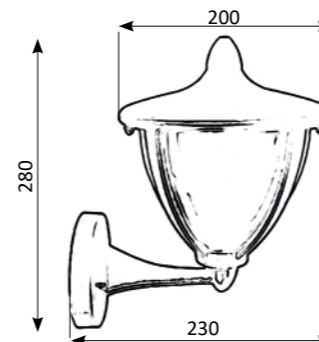

1003772

3 800139 280390

IP20 Aluminum and PVC
60 W (Not included in the set)

1003775

3 800139 280765

IP44 Aluminum and PVC
60 W (Not included in the set)