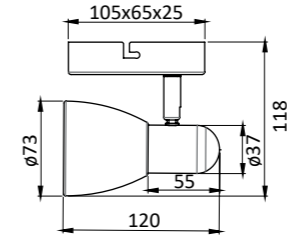

OMNIA

Jackie

1000461

IP20	Metal and glass
1 x max 40 W (Not included in the set)	

1000462

IP20	Metal and glass
2 x max 40 W (Not included in the set)