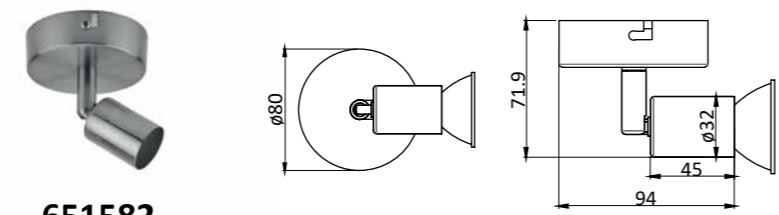

IP20	Metal and wood
4 x max 40 W (Not included in the set)	

1000932

3 800139 267889

E14

IP20	Metal and wood
4 x max 40 W (Not included in the set)	

651582
 3 800139 237158
GU10 IP20 Metal
 1 x max 50 W (Not included in the set)