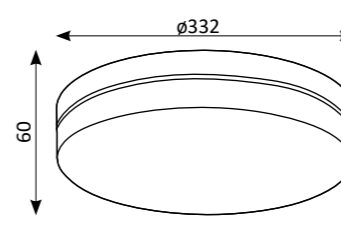

OMNIA

Simple

1001828

4000 K	IP44	Metal and plastic	White
1450 lm	18 W (LED)		

Black Ring

1001827

4000 K	IP44	Metal and plastic	White and black
1350 lm	18 W (LED)		

White Ring