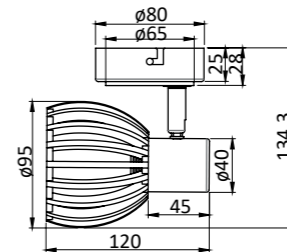

IP20	Metal and wood
1 x max 40 W (Not included in the set)	

1000916

3 800139 267858

E14

IP20	Metal and wood
1 x max 40 W (Not included in the set)	

1003897

3 800139 282417

E14