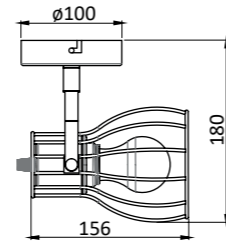

Tirion

INDOOR LIGHTING