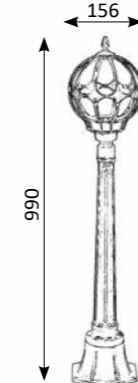

1000847

IP44 Aluminum and glass
60 W (Not included in the set)

1000850

IP44 Aluminum and glass
60 W (Not included in the set)

Dorian Green

OUTDOOR LIGHTING

OMNIA

Dorian Green