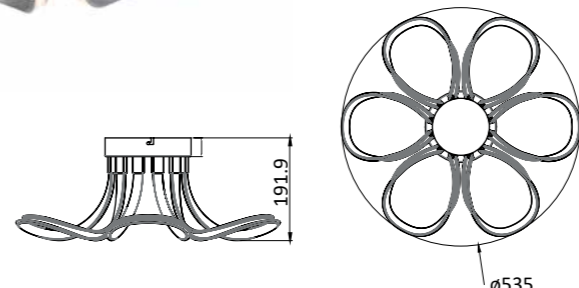

1004120

3 800139 282615

3000 K

IP20	Metal and plastic	Grey
20 W (LED)		

1004121

3 800139 282622

3000 K

IP20	Metal and plastic	Grey
40 W (LED)