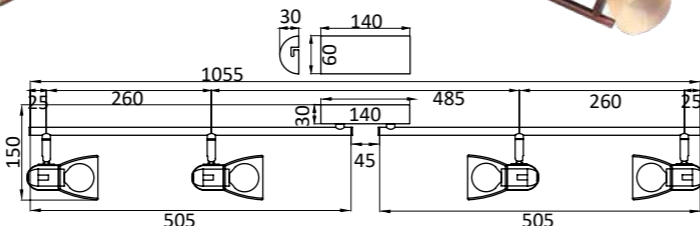

1000022

3 800139 260224

IP20 Metal and glass
4 x max 40 W (Not included in the set)