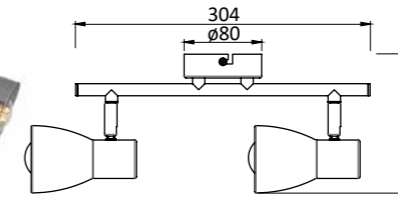

1001767

IP20 Metal and glass (smoked)
1 x max 40 W (Not included in the set)