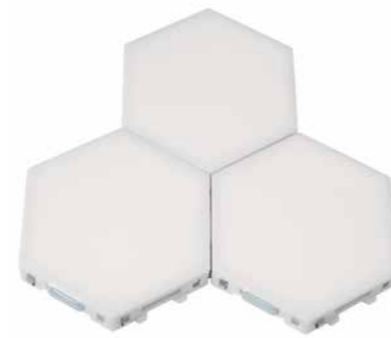

Modul sistem TOUCH LED panel HONEYCOMB

Customize the lighting to your liking.
Create a variety of shapes with the hexagonal
TOUCH LED panel HONEYCOMB.
Tap to turn on and off.

OMNIA

OMNIA

Honeycomb

1002752

3 800139 275839

4000 K	IP20	Metal and plastic	White
100 lm	3 x 2 W (LED)		

1002753

3 800139 275976

4000 K	IP20	Metal and plastic	White
100 lm	2 W (LED)		

1002754

3 800139 275983

4000 K	IP20	Metal and plastic	White
Адаптор -220V