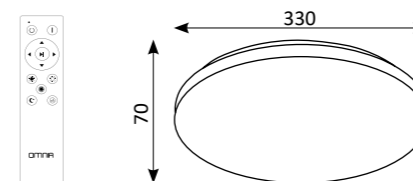

1003842

3000-6500 K	IP20	Metal and plastic	White
2700 lm	36 W (LED)	Remote control