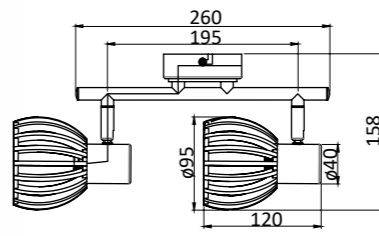

IP20	Metal and wood
2 x max 40 W (Not included in the set)	

1000930

3 800139 267865

E14

IP20	Metal and wood
2 x max 40 W (Not included in the set)	

1003898

3 800139 282431

E14