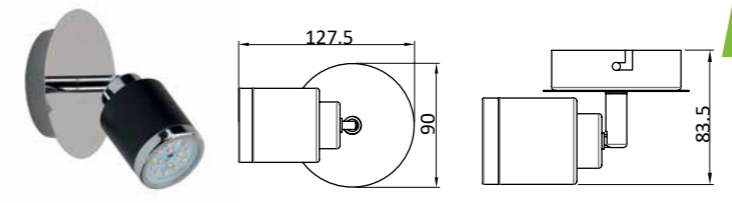

109095
3 800139 237202
GU10 IP20 Metal
1 x 3 W (Included in the set)