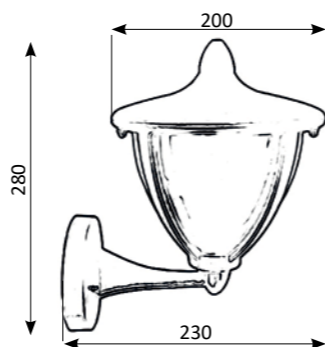

1000847

IP44 Aluminum and glass
60 W (Not included in the set)

1000850

IP44 Aluminum and glass
60 W (Not included in the set)

Dorian Green

OUTDOOR LIGHTING

OMNIA

Dorian Green