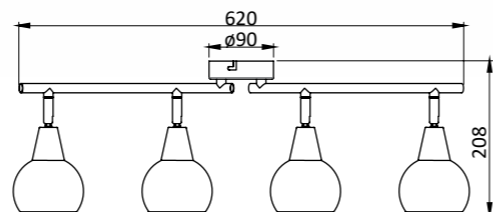

1000867

IP20 Metal and glass (smoked)
2 x max 40 W (Not included in the set)

1000868

IP20 Metal and glass (smoked)
3 x max 40 W (Not included in the set)

1000869

IP20 Metal and glass (smoked)
4 x max 40 W (Not included in the set)