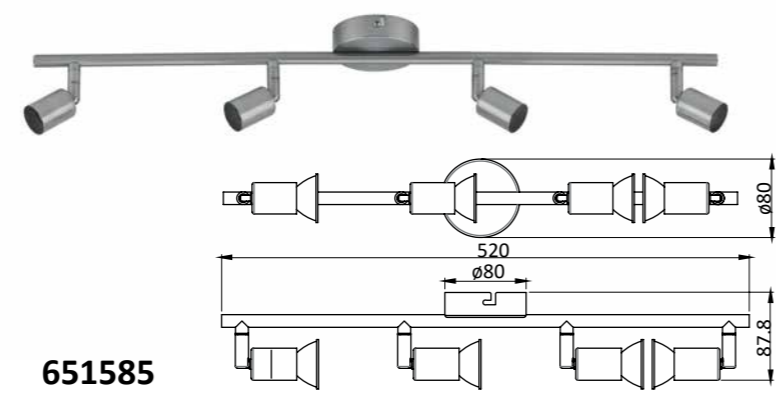

651584
3 800139 260293
GU10 IP20 Metal
3 x max 50 W (Not included in the set)

651585
3 800139 260309
GU10 IP20 Metal
4 x max 50 W (Not included in the set)