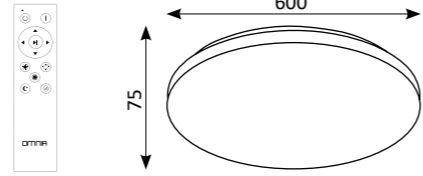

1003756

3000-6500 K	IP20	Metal and plastic	White
5400 lm	72 W (LED)	Remote control	

1003842

3000-6500 K	IP20	Metal and plastic	White
2700 lm	36 W (LED)	Remote control	

Argia

INDOOR LIGHTING

1003843

3000-6500 K	IP20	Metal and plastic	White
5400 lm	72 W (LED)	Remote control	