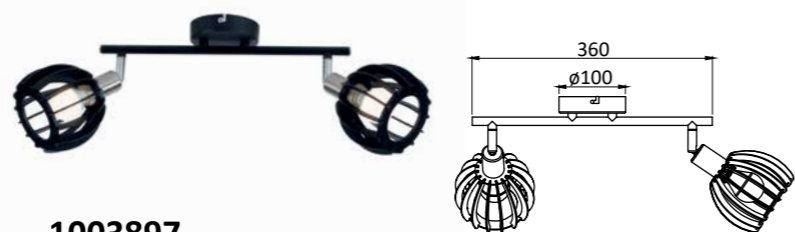

IP20	Metal and wood
1 x max 40 W (Not included in the set)	

1000916

3 800139 267858

E14

IP20	Metal and wood
1 x max 40 W (Not included in the set)	

1003897

3 800139 282417

E14