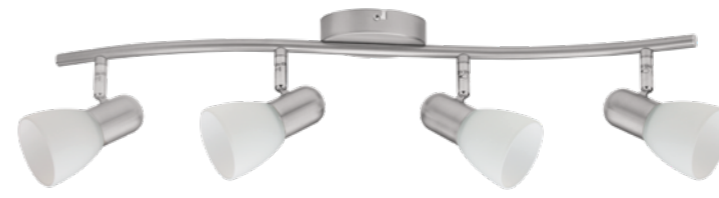

1000463

IP20	Metal and glass
3 x max 40 W (Not included in the set)