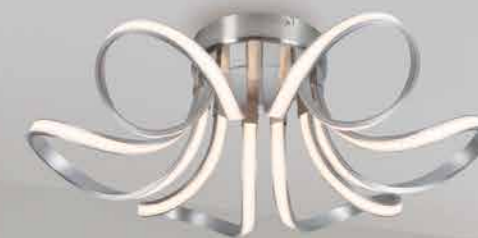

1001818

3 800139 272920

3000-6500 K	IP20	Metal and plastic	White
3800 lm	48 W (LED)		Remote control

1001819

3 800139 272937

3000-6500 K	IP20	Metal and plastic	White
5400 lm	72 W (LED)		Remote control

1003753