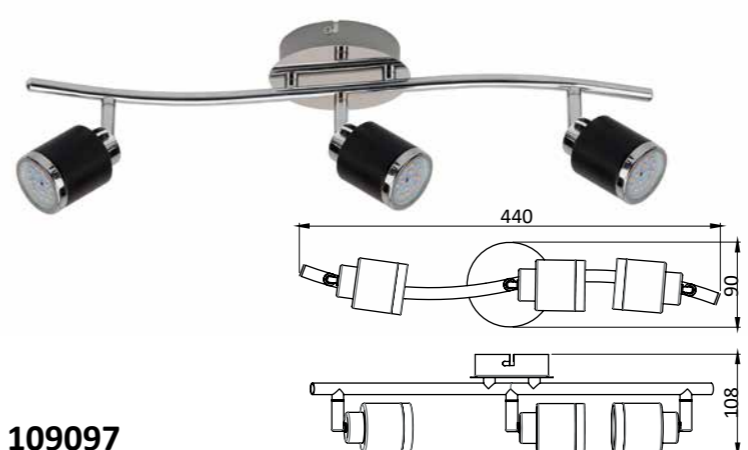

109096
3 800139 237219
GU10 IP20 Metal
2 x 3 W (Included in the set)

109097
3 800139 237226
GU10 IP20 Metal
3 x 3 W (Included in the set)