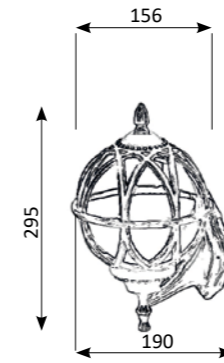

1000725

IP44 Aluminum and glass
60 W (Not included in the set)