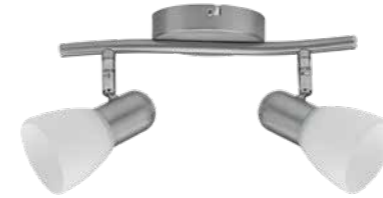

IP20	Metal and glass
4 x max 40 W (Not included in the set)	

OMNIA

Jackie

1000461

IP20	Metal and glass
1 x max 40 W (Not included in the set)	

1000462

IP20	Metal and glass
2 x max 40 W (Not included in the set)	