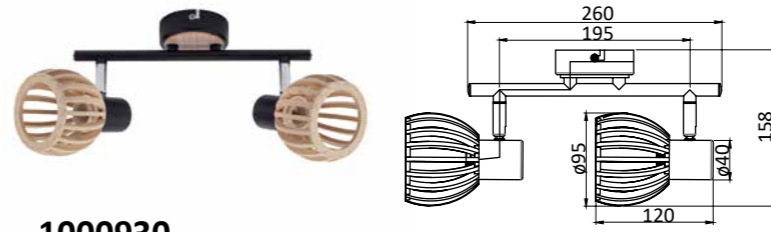

1003896

3 800139 282394

E14

IP20	Metal and wood
1 x max 40 W (Not included in the set)	

1000916

3 800139 267858

E14

IP20	Metal and wood
1 x max 40 W (Not included in the set)	

1003897

3 800139 282417

E14

IP20	Metal and wood
2 x max 40 W (Not included in the set)	

1000930

3 800139 267865

E14

IP20	Metal and wood
2 x max 40 W (Not included in the set)	

1003898

3 800139 282431

E14

IP20	Metal and wood
3 x max 40 W (Not included in the set)	

1000931

3 800139 267872

E14

IP20	Metal and wood
3 x max 40 W (Not included in the set)	

1003899

3 800139 282455

E14

IP20	Metal and wood
4 x max 40 W (Not included in the set)	

1000932

3 800139 267889

E14

IP20	Metal and wood
4 x max 40 W (Not included in the set)