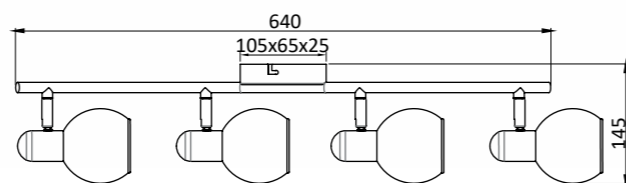

1003904

3 800139 282516

E14

IP20 Metal and glass (smoked)

3 x max 40 W (Not included in the set)