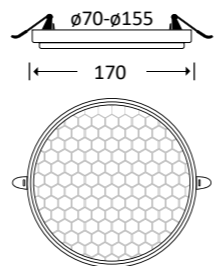

1001838

4000 K	IP44	Metal and plastic	White
1350 lm	18 W (LED)		

1003933

3 800139 281311

4000 K	IP20	Metal and plastic	White
900 lm	9 W (LED)		

1003934

3 800139 281328

4000 K	IP20	Metal and plastic	White
1800 lm	18 W (LED)		