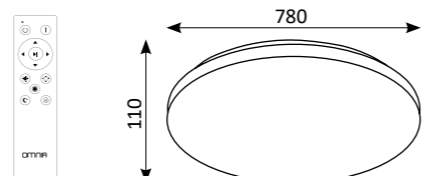

1003845

3000-6500 K	IP20	Metal and plastic	White
9600 lm	120 W (LED)	Remote control