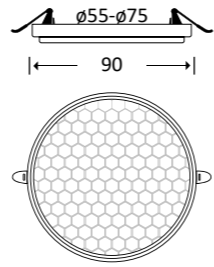

1001838

4000 K	IP44	Metal and plastic	White
1350 lm	18 W (LED)		

1003933

3 800139 281311

4000 K	IP20	Metal and plastic	White
900 lm	9 W (LED)		

1003934

3 800139 281328

4000 K	IP20	Metal and plastic	White
1800 lm	18 W (LED)		