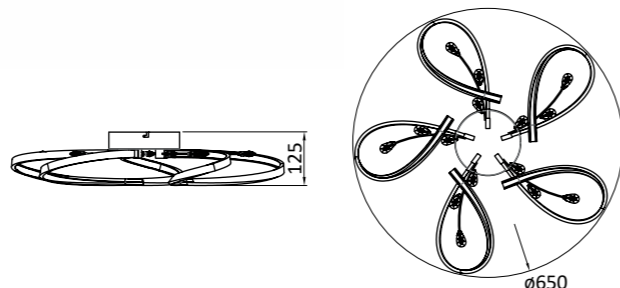

Valemar

INDOOR LIGHTING

1003013

3 800139 276621

4000 K

IP20	Metal and plastic	Grey
2 x 8 W (LED)		

1003014

3 800139 276638

4000 K

IP20	Metal and plastic	Grey
3 x 6.6 W (LED)		

1003015

3 800139 276645

4000 K

IP20	Metal and plastic	Grey
5 x 6.6 W (LED)		

OMNIA

Wind

1003922

3 800139 281885

3000-6500 K	IP20	Metal and plastic	White
6800 lm		90W (LED)+36W (Fan)	

Line

1004120

3 800139 282615

3000 K

IP20	Metal and plastic	Grey
20 W (LED)		

1004121

3 800139 282622

3000 K

IP20	Metal and plastic	Grey
40 W (LED)