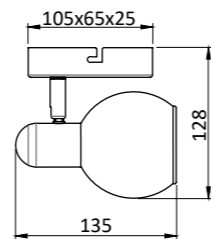

Sansa

1003902

3 800139 282479

E14

IP20 Metal and glass (smoked)

1 x max 40 W (Not included in the set)

1003903

3 800139 282493

E14

IP20 Metal and glass (smoked)

2 x max 40 W (Not included in the set)

1003904

3 800139 282516

E14

IP20 Metal and glass (smoked)

3 x max 40 W (Not included in the set)

1003905

3 800139 282530

E14

IP20 Metal and glass (smoked)

4 x max 40 W (Not included in the set)

OMNIA

1001771

3 800139 272883

E14

IP20 Metal and glass (smoked)

1 x max 40 W (Not included in the set)

1001772

3 800139 272890

E14

IP20 Metal and glass (smoked)

2 x max 40 W (Not included in the set)

1001773

3 800139 272906

E14

IP20 Metal and glass (smoked)

3 x max 40 W (Not included in the set)

1001774

3 800139 272913

E14

IP20 Metal and glass (smoked)

4 x max 40 W (Not included in the set)

Moon