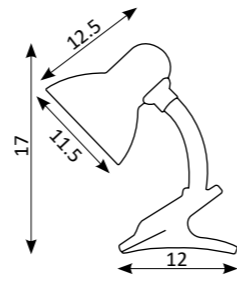

Kara

TABLE LIGHTS

1000684

IP20 Metal and plastic
40 W (Not included in the set)

1000685

IP20 Metal and plastic
2 x max 40 W (Not included in the set)

1000686

IP20 Metal and plastic
3 x max 40 W (Not included in the set)