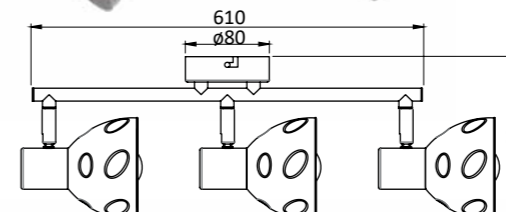

1001772

3 800139 272890

E14

IP20 Metal and glass (smoked)

2 x max 40 W (Not included in the set)