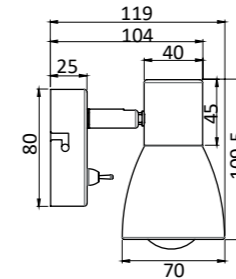

1000867

IP20 Metal and glass (smoked)
2 x max 40 W (Not included in the set)

1000868

IP20 Metal and glass (smoked)
3 x max 40 W (Not included in the set)

1000869

IP20 Metal and glass (smoked)
4 x max 40 W (Not included in the set)