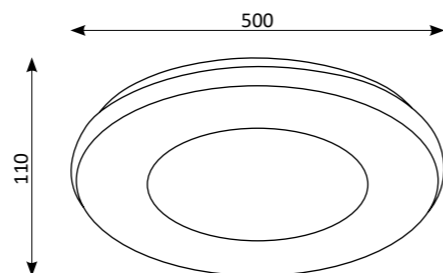

1003754

3000-6500 K	IP20	Metal and plastic	White
5400 lm	72 W (LED)	Remote control