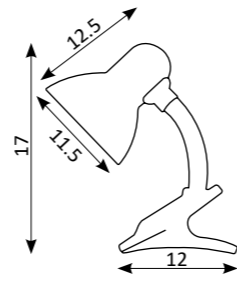

Kara

TABLE LIGHTS

1000684

IP20 Metal and plastic
40 W (Not included in the set)

1000685

IP20 Metal and plastic
2 x max 40 W (Not included in the set)

1000686

IP20 Metal and plastic
3 x max 40 W (Not included in the set)