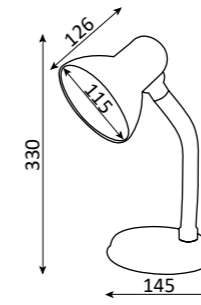

Tirion

INDOOR LIGHTING

1003906

3 800139 282554

E27

IP20

Metal

1 x max 40 W (Not included in the set)

1003907

3 800139 282578

E27

IP20

Metal

2 x max 40 W (Not included in the set)

1003908

3 800139 282592

E27

IP20

Metal

3 x max 40 W (Not included in the set)

OMNIA

109112

3 800139 237363

E27

IP20

Metal

40 W (Not included in the set)

109113

3 800139 237370

E27

IP20

Metal

40 W (Not included in the set)

109114

3 800139 237387

E27

IP20

Metal

40 W (Not included in the set)

109115

3 800139 237394

E27

IP20

Metal

40 W (Not included in the set)

Jako