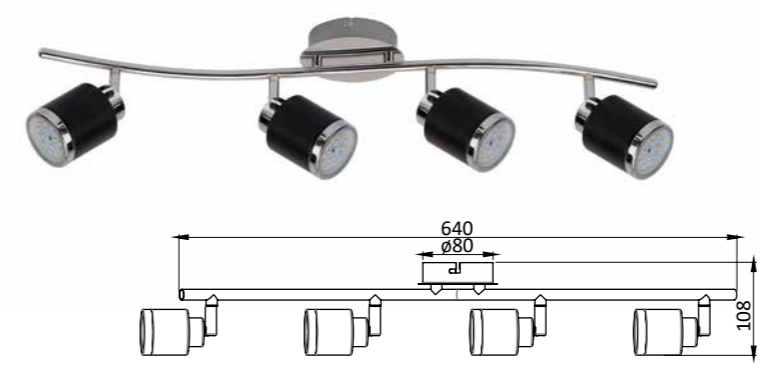

109097
3 800139 237226
GU10 IP20 Metal
3 x 3 W (Included in the set)

109098
3 800139 237233
GU10 IP20 Metal
4 x 3 W (Included in the set)