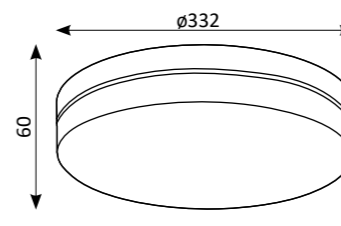

OMNIA

Simple

1001828

4000 K	IP44	Metal and plastic	White
1450 lm	18 W (LED)		

Black Ring

1001827

4000 K	IP44	Metal and plastic	White and black
1350 lm	18 W (LED)		

White Ring