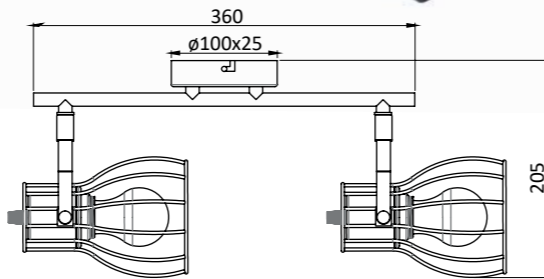

1003906

3 800139 282554

E27

IP20

Metal

1 x max 40 W (Not included in the set)

1003907

3 800139 282578

E27

IP20

Metal

2 x max 40 W (Not included in the set)