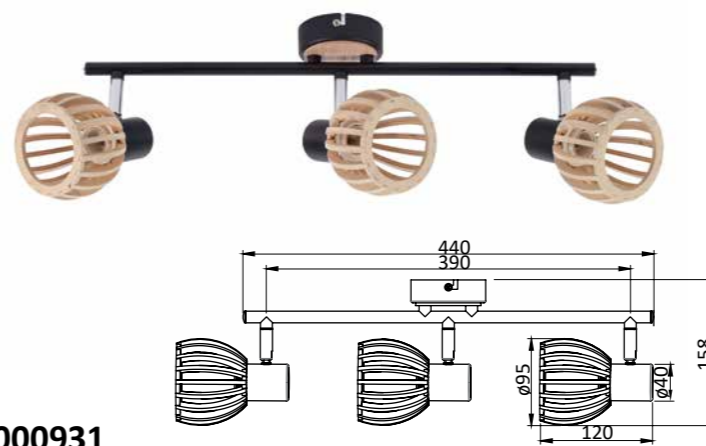

1003896

3 800139 282394

E14

IP20	Metal and wood
1 x max 40 W (Not included in the set)	

1000916

3 800139 267858

E14

IP20	Metal and wood
1 x max 40 W (Not included in the set)	

1003897

3 800139 282417

E14

IP20	Metal and wood
2 x max 40 W (Not included in the set)	

1000930

3 800139 267865

E14

IP20	Metal and wood
2 x max 40 W (Not included in the set)	

1003898

3 800139 282431

E14

IP20	Metal and wood
3 x max 40 W (Not included in the set)	

1000931

3 800139 267872

E14

IP20	Metal and wood
3 x max 40 W (Not included in the set)	

1003899

3 800139 282455

E14

IP20	Metal and wood
4 x max 40 W (Not included in the set)	

1000932

3 800139 267889

E14

IP20	Metal and wood
4 x max 40 W (Not included in the set)