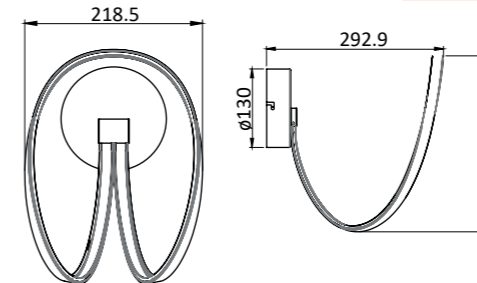

4000 K

IP20	Metal and plastic	Grey
5 x 6.6 W (LED)		

OMNIA

Wind

1003922

3 800139 281885

3000-6500 K	IP20	Metal and plastic	White
6800 lm		90W (LED)+36W (Fan)	

Line