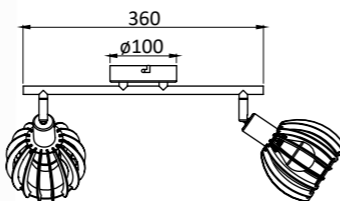

1003897

3 800139 282417

E14

IP20	Metal and wood
2 x max 40 W (Not included in the set)