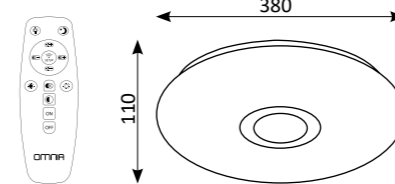

1003755

3000-6500 K	IP20	Metal and plastic	White
3800 lm	48 W (LED)	Remote control