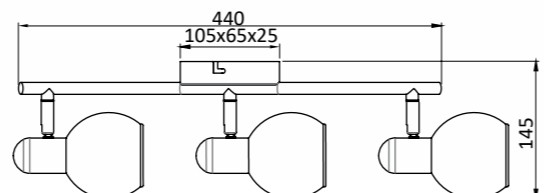

1003903

3 800139 282493

E14

IP20 Metal and glass (smoked)

2 x max 40 W (Not included in the set)

1003904

3 800139 282516

E14