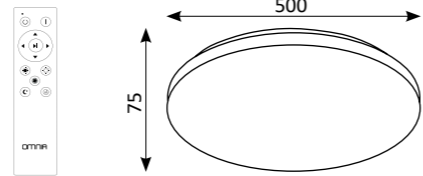

1003756

3000-6500 K	IP20	Metal and plastic	White
5400 lm	72 W (LED)	Remote control	

1003842

3000-6500 K	IP20	Metal and plastic	White
2700 lm	36 W (LED)	Remote control	

Argia

INDOOR LIGHTING

1003843

3000-6500 K	IP20	Metal and plastic	White
5400 lm	72 W (LED)	Remote control	