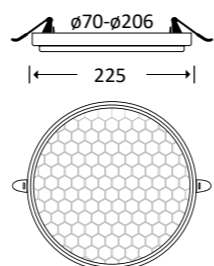

1003933

3 800139 281311

4000 K	IP20	Metal and plastic	White
900 lm	9 W (LED)		

1003934

3 800139 281328

4000 K	IP20	Metal and plastic	White
1800 lm	18 W (LED)		

1003935

3 800139 281335

4000 K	IP20	Metal and plastic	White
2400 lm	24 W (LED)		

1003936

3 800139 281342

4000 K	IP20	Metal and plastic	White
3600 lm	36 W (LED)