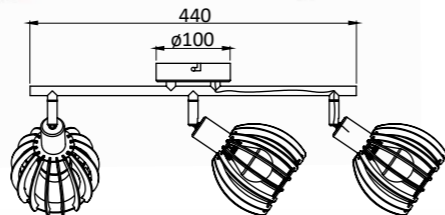

1003898

3 800139 282431

E14

IP20	Metal and wood
3 x max 40 W (Not included in the set)