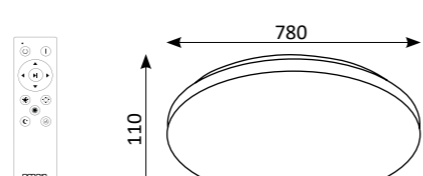

1003844

3000-6500 K	IP20	Metal and plastic	White
6500 lm	96 W (LED)	Remote control	

1003845

3000-6500 K	IP20	Metal and plastic	White
9600 lm	120 W (LED)	Remote control	

1004036

3000-6500 K	IP20	Metal and plastic	White
9600 lm	120 W (LED)	Remote control	