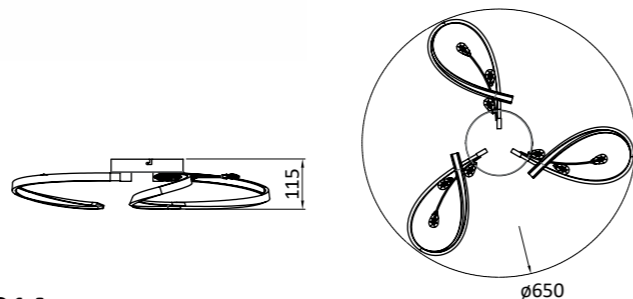

1003014

3 800139 276638

4000 K

IP20	Metal and plastic	Grey
3 x 6.6 W (LED)