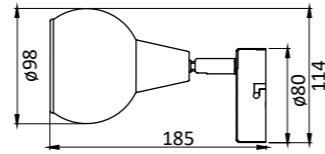

648752

3 800139 245153

IP20 Metal and glass
3 x max 40 W (Not included in the set)

648753

3 800139 245160

IP20 Metal and glass
4 x max 40 W (Not included in the set)

1000866

IP20 Metal and glass (smoked)
1 x max 40 W (Not included in the set)