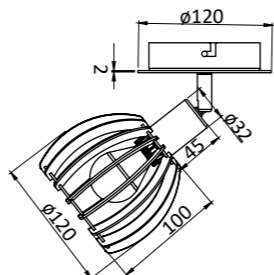

1003896

3 800139 282394

E14

IP20	Metal and wood
1 x max 40 W (Not included in the set)