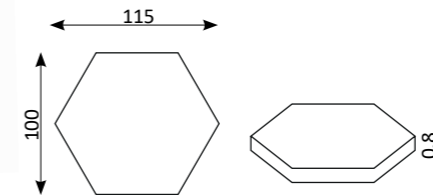

OMNIA

OMNIA

Honeycomb

1002752

3 800139 275839

4000 K	IP20	Metal and plastic	White
100 lm	3 x 2 W (LED)		

1002753

3 800139 275976