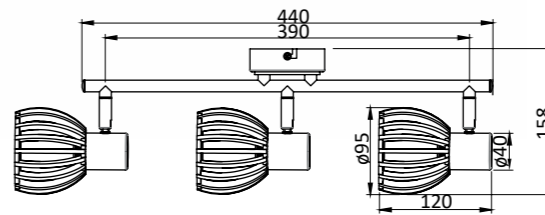

IP20	Metal and wood
3 x max 40 W (Not included in the set)	

1000931

3 800139 267872

E14

IP20	Metal and wood
3 x max 40 W (Not included in the set)	

1003899

3 800139 282455

E14