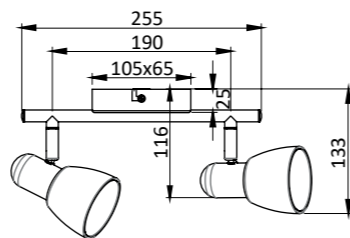

1000020

3 800139 260200

IP20 Metal and glass
2 x max 40 W (Not included in the set)