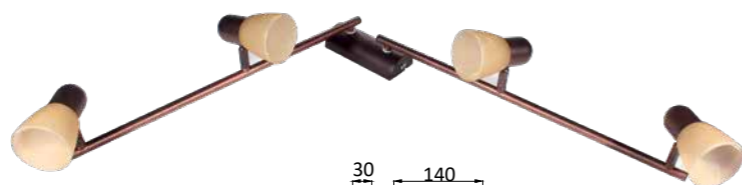

1000020

3 800139 260200

IP20 Metal and glass
2 x max 40 W (Not included in the set)

1000021

3 800139 260217

IP20 Metal and glass
3 x max 40 W (Not included in the set)

1000022

3 800139 260224