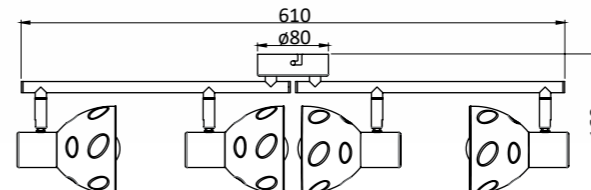

IP20 Metal and glass (smoked)

2 x max 40 W (Not included in the set)

1001773

3 800139 272906

E14

IP20 Metal and glass (smoked)

3 x max 40 W (Not included in the set)

1001774