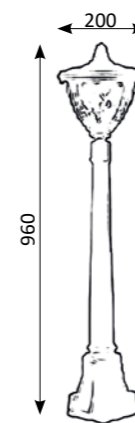

Dorian Green

OUTDOOR LIGHTING

OMNIA

Dorian Green

1003691

3 800139 280406

IP20 Aluminum and PVC
60 W (Not included in the set)

1003774

3 800139 280413

IP44 Aluminum and PVC
60 W (Not included in the set)

1003772

3 800139 280390

IP20 Aluminum and PVC
60 W (Not included in the set)

1003775

3 800139 280765

IP44 Aluminum and PVC
60 W (Not included in the set)

1003773

3 800139 280383

IP20 Aluminum and PVC
60 W (Not included in the set)

1003776

3 800139 280772

IP44 Aluminum and PVC
60 W (Not included in the set)

Dorian Gold