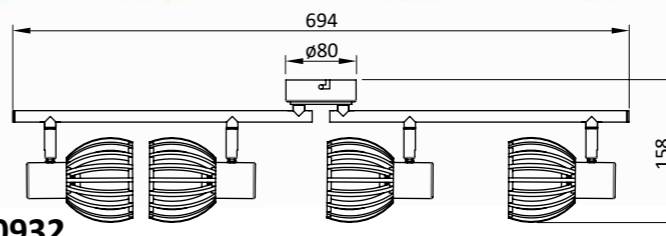

IP20	Metal and wood
4 x max 40 W (Not included in the set)	

1000932

3 800139 267889

E14

IP20	Metal and wood
4 x max 40 W (Not included in the set)	

651582
 3 800139 237158
GU10 IP20 Metal
 1 x max 50 W (Not included in the set)