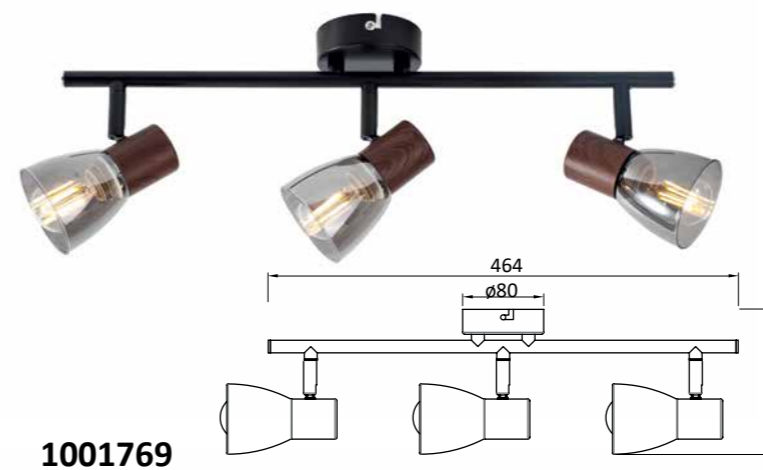

1001767

IP20 Metal and glass (smoked)
1 x max 40 W (Not included in the set)

1001768

IP20 Metal and glass (smoked)
2 x max 40 W (Not included in the set)

1001769

IP20 Metal and glass (smoked)
3 x max 40 W (Not included in the set)