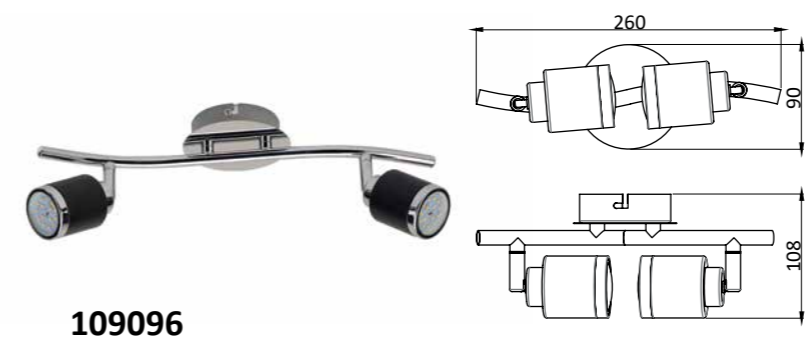

109095
3 800139 237202
GU10 IP20 Metal
1 x 3 W (Included in the set)

109096
3 800139 237219
GU10 IP20 Metal
2 x 3 W (Included in the set)