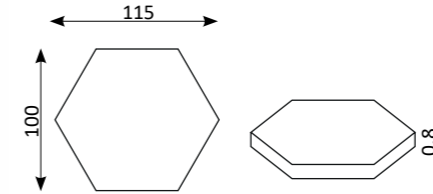

OMNIA

OMNIA

Honeycomb

1002752

3 800139 275839

4000 K	IP20	Metal and plastic	White
100 lm	3 x 2 W (LED)		

1002753

3 800139 275976