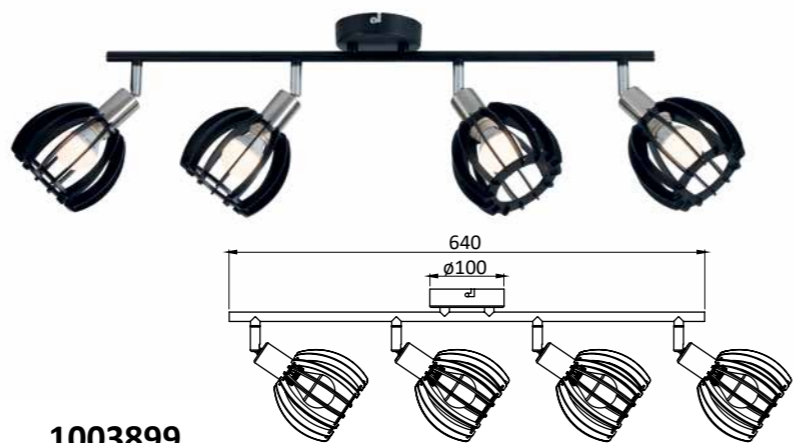

IP20	Metal and wood
3 x max 40 W (Not included in the set)	

1000931

3 800139 267872

E14

IP20	Metal and wood
3 x max 40 W (Not included in the set)	

1003899

3 800139 282455

E14