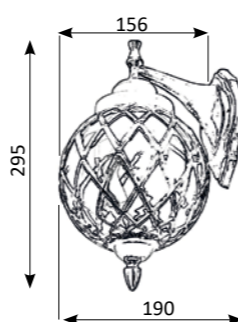

1000845

IP44 Aluminum and glass
60 W (Not included in the set)