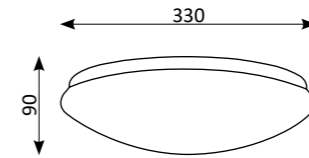

OMNIA

Simple