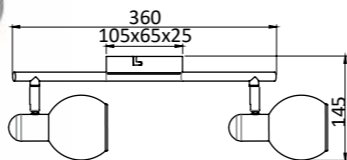

1001770

IP20 Metal and glass (smoked)
4 x max 40 W (Not included in the set)

Sansa

1003902

3 800139 282479

E14

IP20 Metal and glass (smoked)

1 x max 40 W (Not included in the set)