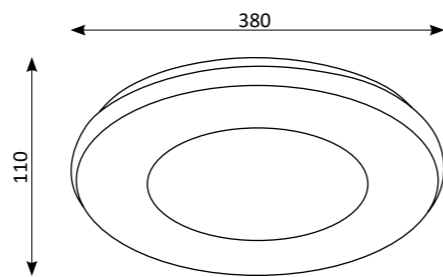

1001818

3 800139 272920

3000-6500 K	IP20	Metal and plastic	White
3800 lm	48 W (LED)		Remote control

1001819

3 800139 272937

3000-6500 K	IP20	Metal and plastic	White
5400 lm	72 W (LED)		Remote control

1003753