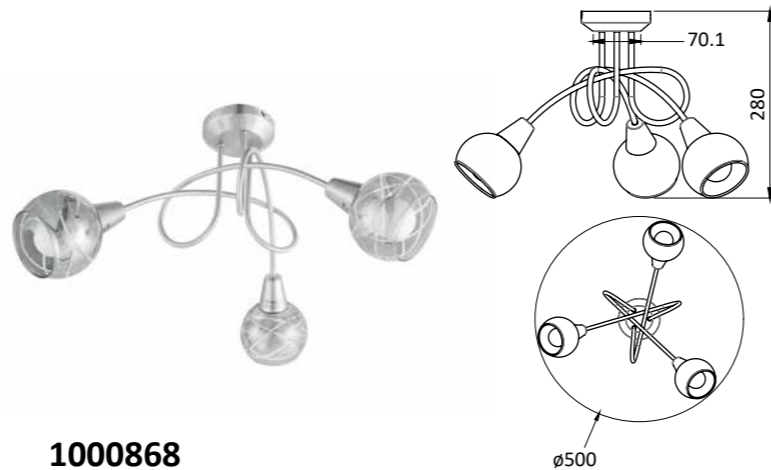

648752

3 800139 245153

IP20 Metal and glass
3 x max 40 W (Not included in the set)

648753

3 800139 245160

IP20 Metal and glass
4 x max 40 W (Not included in the set)

1000866

IP20 Metal and glass (smoked)
1 x max 40 W (Not included in the set)

1000867

IP20 Metal and glass (smoked)
2 x max 40 W (Not included in the set)

1000868

IP20 Metal and glass (smoked)
3 x max 40 W (Not included in the set)

1000869

IP20 Metal and glass (smoked)
4 x max 40 W (Not included in the set)