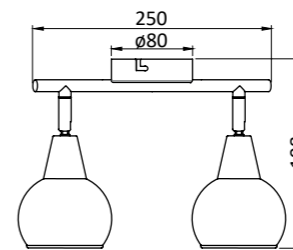

IP20 Metal and glass
4 x max 40 W (Not included in the set)

648750

3 800139 245139

IP20 Metal and glass
1 x max 40 W (Not included in the set)

648751

3 800139 245146

IP20 Metal and glass
2 x max 40 W (Not included in the set)