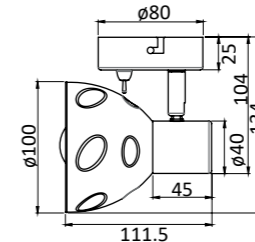

IP20 Metal and glass (smoked)

3 x max 40 W (Not included in the set)

1003905

3 800139 282530

E14

IP20 Metal and glass (smoked)

4 x max 40 W (Not included in the set)

OMNIA