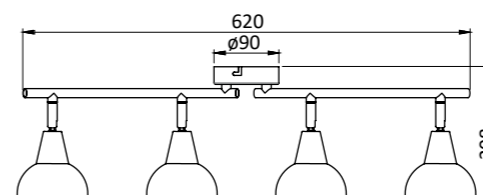

648752

3 800139 245153

IP20 Metal and glass
3 x max 40 W (Not included in the set)

648753

3 800139 245160

IP20 Metal and glass
4 x max 40 W (Not included in the set)

1000866

IP20 Metal and glass (smoked)
1 x max 40 W (Not included in the set)