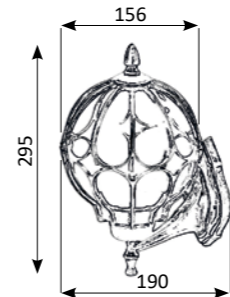

Madlen

OUTDOOR LIGHTING

1000726

IP44 Aluminum and glass
60 W (Not included in the set)

OMNIA

Erica

1000727

IP44 Aluminum and glass
60 W (Not included in the set)