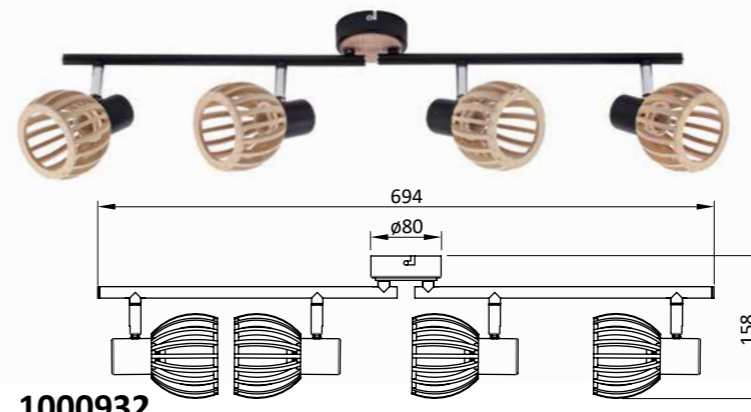

1003899

3 800139 282455

E14

IP20	Metal and wood
4 x max 40 W (Not included in the set)