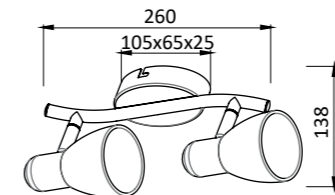

IP20	Metal and glass
4 x max 40 W (Not included in the set)	

OMNIA

Jackie

1000461

IP20	Metal and glass
1 x max 40 W (Not included in the set)	

1000462

IP20	Metal and glass
2 x max 40 W (Not included in the set)	