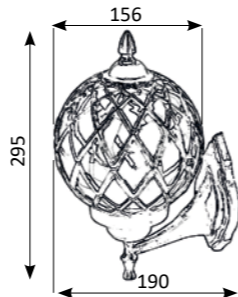

Madlen

OUTDOOR LIGHTING

1000726

IP44 Aluminum and glass
60 W (Not included in the set)

OMNIA

Erica

1000727

IP44 Aluminum and glass
60 W (Not included in the set)