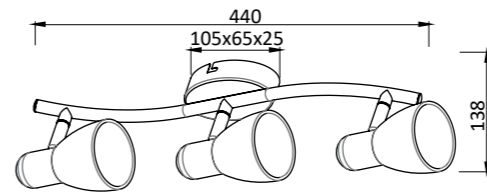

1000463

IP20	Metal and glass
3 x max 40 W (Not included in the set)