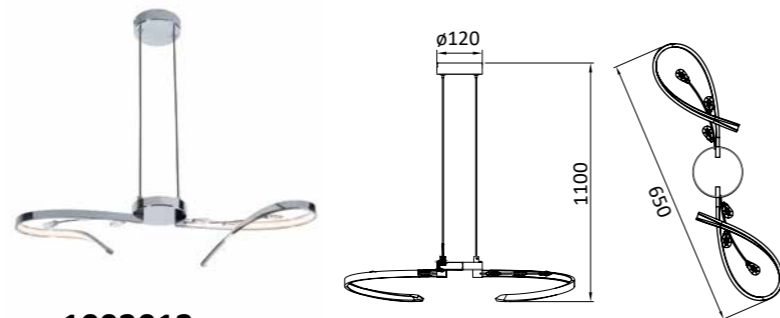

4000 K	IP20	Metal and plastic	White
100 lm	2 W (LED)		

1002754

3 800139 275983

4000 K	IP20	Metal and plastic	White
Адаптор -220V			

Valemar

INDOOR LIGHTING

1003013

3 800139 276621

4000 K

IP20	Metal and plastic	Grey
2 x 8 W (LED)		

1003014

3 800139 276638

4000 K

IP20	Metal and plastic	Grey
3 x 6.6 W (LED)		

1003015

3 800139 276645