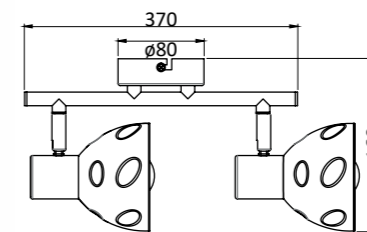

1001771

3 800139 272883

E14

IP20 Metal and glass (smoked)

1 x max 40 W (Not included in the set)

1001772

3 800139 272890

E14