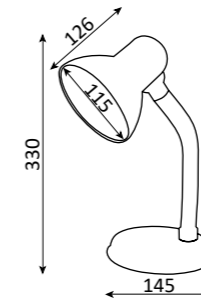

109113

3 800139 237370

E27

IP20

Metal

40 W (Not included in the set)