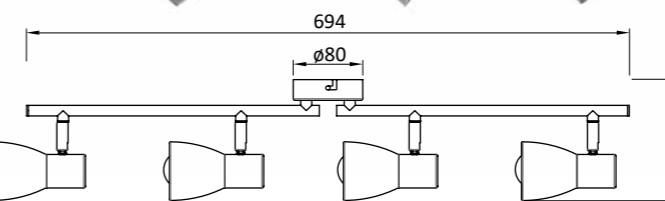

1001767

IP20 Metal and glass (smoked)
1 x max 40 W (Not included in the set)

1001768

IP20 Metal and glass (smoked)
2 x max 40 W (Not included in the set)

1001769

IP20 Metal and glass (smoked)
3 x max 40 W (Not included in the set)