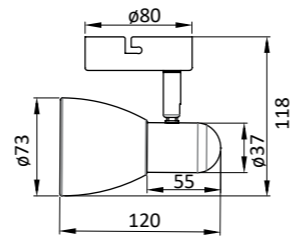

109086

IP20	Metal and glass
1 x max 40 W (Not included in the set)	

109087

IP20	Metal and glass
2 x max 40 W (Not included in the set)	

109088

IP20	Metal and glass
3 x max 40 W (Not included in the set)	

109089