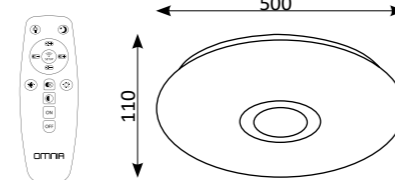

3000-6500 K	IP20	Metal and plastic	White
3800 lm	48 W (LED)	Remote control	

1003754

3000-6500 K	IP20	Metal and plastic	White
5400 lm	72 W (LED)	Remote control	

1003755

3000-6500 K	IP20	Metal and plastic	White
3800 lm	48 W (LED)	Remote control	