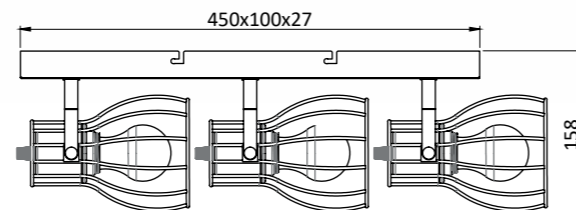

1 x max 40 W (Not included in the set)

1003907

3 800139 282578

E27

IP20

Metal

2 x max 40 W (Not included in the set)

1003908