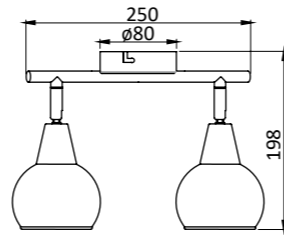

648752

3 800139 245153

IP20 Metal and glass
3 x max 40 W (Not included in the set)

648753

3 800139 245160

IP20 Metal and glass
4 x max 40 W (Not included in the set)

1000866

IP20 Metal and glass (smoked)
1 x max 40 W (Not included in the set)