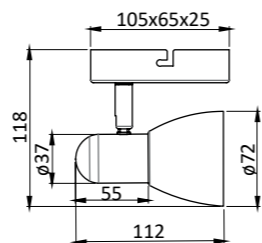

1000463

IP20	Metal and glass
3 x max 40 W (Not included in the set)	

1000464

IP20	Metal and glass
4 x max 40 W (Not included in the set)	

1000019

3 800139 260194

IP20 Metal and glass
1 x max 40 W (Not included in the set)