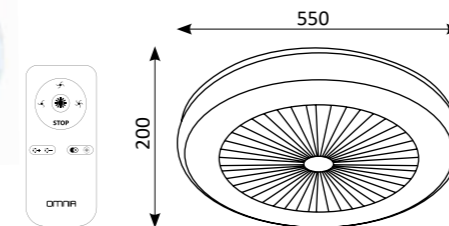

4000 K

IP20	Metal and plastic	Grey
5 x 6.6 W (LED)		

OMNIA

Wind

1003922

3 800139 281885

3000-6500 K	IP20	Metal and plastic	White
6800 lm		90W (LED)+36W (Fan)	

Line